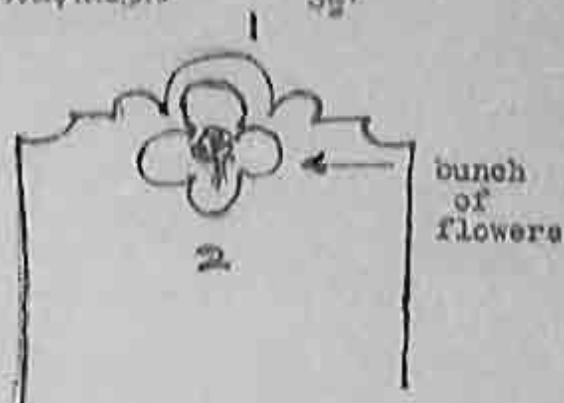

Main Surname	FRANCIS	Area	1818 cemetery
Christian Names	Frances Ellen	Row	A
Year died	1876	Grave	32

Material York
Condition Wearing away badly

Photo?

Notes (e.g. FS, mason, lettering)

FS moved to w. side of R 30

Sketch/Height 3½'

DESCRIPTIONS (refer to Millward, position on sketch, or FS)

Millward p. 185, tomb 233

1. In Affectionate remembrance of
2. Frances Ellen / the beloved wife of John Francis / who died Feby 19th 1876 aged 30 years / Also of the following children of the above / Mabel who died November 2nd 1871 / aged 1 year abd 6 months / Basil John who died July 26th 1874 aged 9 months / Ethel Grace who died January 11th 1875 / aged 5 weeks

Surveyed on 9.5.76

by C. Wade

PTO for further inscriptions and biographical notes.

Photo taken on 1st March 1976. 6.5 x 3.5 ins for photo bottom left.