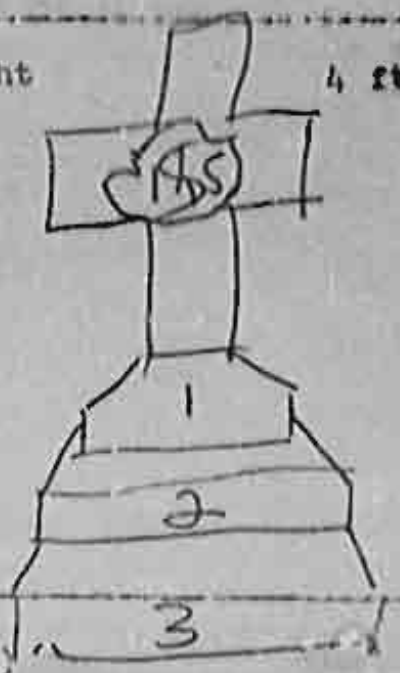

Main Surname BERWICK
Christian Names GEORGE HENRY
Year died 1927

Area New Churchyard
Row 0
Grave 70

Material Portland
Condition Good

Sketch/Height

4 ft

Photo?
Notes (e.g. FS, mason, lettering)
Masons Underwood, Fortune Grn.N.W.
east facing

INSCRIPTIONS (refer to Millward, position on sketch, or FS)

- (1) In loving memory // of // my dear husband
- (2) George Henry Berwick // died 29th Dec.1927, //
 Good was his heart and in friendship sound //
 Patient in pain and loved by all around; //
 his pains are o'er, his griefs for ever done //
 A life of everlasting joy he's now begun. //
- (3) And of his beloved wife // Clara Annie Berwick //
 Died 1st Dec.1947, aged 79 years.

NOTE: Mill has "Amice" instead of Annie.

Surveyed on 15th August 1976

by C.M.Browne

PTO for further inscriptions and biographical notes.
 Also leave one inch margin on right, & 3 x 3 ins for photo bottom left.