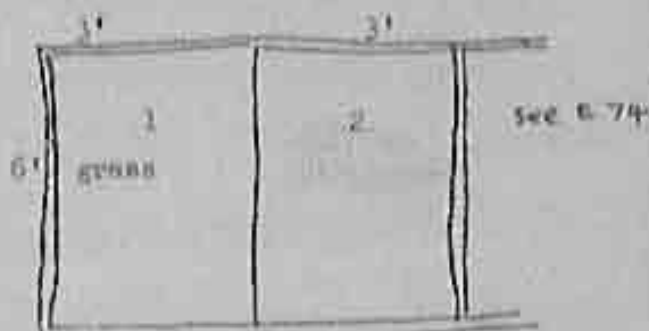

## MILBURN PARISH CHURCH

Nath. Surname Howard  
 Christian Names George Stanley  
 Year died 1882

Area 1812 cemetery  
 Row B  
 Grave 77/13.

Material Marble & pink granite  
 Condition legible

Photo?

Notes (e.g. FS, inscn, lettering)

East facing

See also inside church for memorials to family at R. 83, 69

Sketch/Height 4 spaces enclosed by single 1' kerbing with slab and grass area

DESCRIPTIONS (refer to Millward, position on sketch, or FS)

Space 2

George Stanley Howard/died June 13/1882. Aged 26 years/Silly/beloved wife of George Howard/and mother of the above/born November 21st 1827/died February/1893/Annie Elizabeth/wife of the above named George Stanley Howard/April 11. 1895. Aged 38 years.