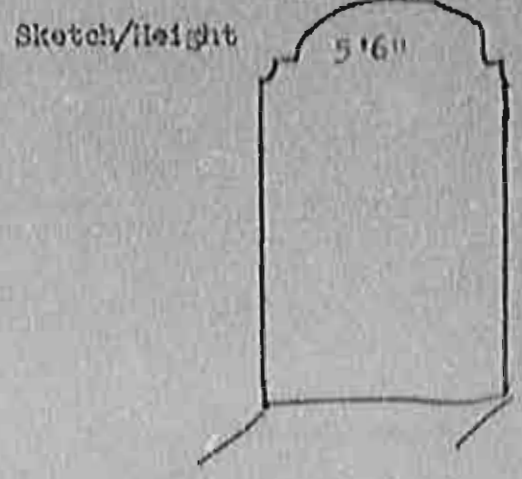

Main Surname EDNEY
Christian Names M.A.
Year died 1881

Area 1812 cemetery
Row Q
Grave 49

Material Portland
Condition poor
Photo? no

Notes (e.g. FS, mason, lettering)

West facing
FS behind HS

ND In the Millward sequence, this stone should be at the extreme end of Plot XH; presumably it has been moved ++

INSCRIPTIONS (refer to Millward, position on sketch, or FS)

Inscription almost illegible:

- Conrad (?) John
- Charles Edney

Millward p. 1021 no. 743 gives an M.A. Edney, thus:

In sacred memory of / M. A. Edney/ who departed this life/
June 7 1881/ aged 22.

++ c.f. GRAY (Millward 742) also moved, to #5, from Plot XH

Surveyed on 6.6.76

by T. Hunn

PTO for further inscriptions and biographical notes.
Also leave one inch margin on right, & 3 x 3 ins for photo bottom left.