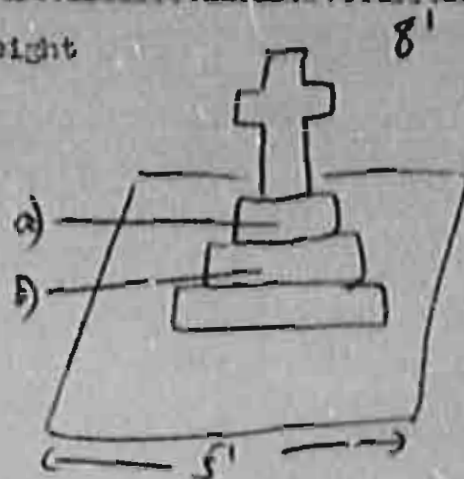

Main Surname	Calkin	Area	1812 cemetery
Christian Names	Isabel	Row	G
Year died	1917	Grave	92-3

Material Granite
dark grey stone

Condition good

Photo? no

Notes (e.g. FG, mason, lettering)

East facing

Sketch/Height

INSCRIPTIONS (refer to Millward, position on sketch, or FG)

a)

In loving memory of / Isabel /
The beloved wife of / Walter L. Calkin /

b)

born, 30 June 1860, / died 17 February 1917 /

"In quietness and in confidence shall be your strength."

Surveyed on 12.9.76 by A. Nunn

PTO for further inscriptions and biographical notes.
Also leave one inch margin on right, 3 x 3 ins for photo bottom left.