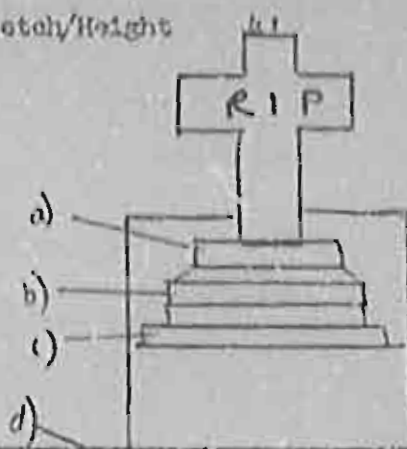

THE GRAVESTONE SURVIVHAMSTEAD PARISH CHURCH

Main Surname	Ellerton	Area	1312 cemetery
Christian Name	Francis Gabriel	Row	H
Year died	1915	Grave	32 (number on grave)

Material stone - marble  
 Condition good  
 Photo? no  
 Notes (e.g. PS, mason, lettering)  
 cross and pediment in pieces  
 (Oct. 1984)

Sketch/Height

INSCRIPTIONS (refer to Millward, position on sketch, or PS)

East side

- a) In/loving memory/of /  
 b) Francis Gabriel Ellerton / (Tinker) / Royal Engineers /  
accidentally killed 22nd April 1915 / aged 19 years /  
 c) / whilst erving his King and country /  
during the Great War

d) 32 H

North side

Charlotte Ellerton / died 6th Jan 1934 / aged 85 years

Surveyed on 5.6.76

by A. Nunn

PTO for further inscriptions and biographical notes.  
 Also leave one inch margin on right, and 3 x 3 ins for photo bottom left.