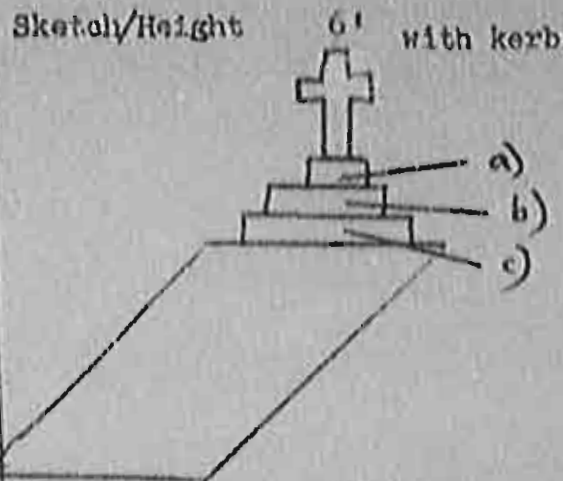

CHS GRAVESTONE SURVEY

HAMPSTEAD PARISH CHURCH

Main Surname Cocks  
 Christian Names Annie Elizabeth  
 Year died 1923

Area 1812 cemetery  
 Row H  
 Grave 55

Material rough granite  
 Condition good  
 Photo?  
 Notes (e.g. FS, mason, lettering)  
 East facing

INSCRIPTIONS (refer to Millward, position on sketch, or FS)

- a) In fond memory of Annie Elizabeth
- b) Beloved wife of Stroud L. Cocks  
 Mar 4 1923, The fruit of the spirit is love,  
 joy, peace, long-suffering, gentleness,  
 goodness, faith".
- c) Stroud Lincoln Cocks, Feb 26th 1943, in  
 his 87th year.

Surveyed on 6.6.76

by

A. Nunn

PTO for further inscriptions and biographical notes.  
 Also leave one inch margin on right, and 3 x 3 ins for photo bottom left.