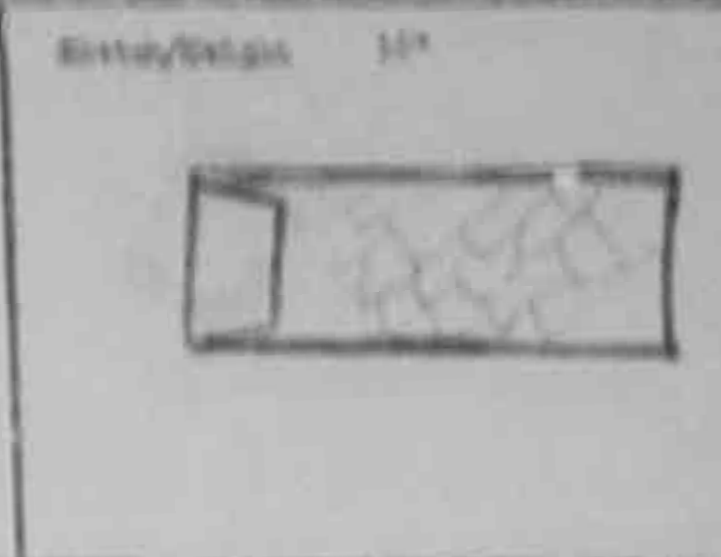

ARTIST'S NAME

ARTIST'S FULL NAME

Art Name	Sketch	Date	See elsewhere
Artist Name	Waldorf F.	Sex	M
Year Made	1945	Drawn	JA

Material: graphite
 Condition: good
 Notes (e.g. ID, name, location):
 Facing 8.

DESCRIPTION (number in millimeters, position on sketch, or ID)

(rectangle with slanted block at top, heavy pencil and wash in middle)

On blank: Truncated version of Waldorf F. sketch.
 2nd April 1947, 4th of page
 and
 Douglas K. Sketch
 2nd May 1947, 4th of page

Drawn on: 2/12/47 by: Neryl H. Ross

For further inscriptions and biographical notes, please leave one inch margin on right, and 3 x 3 in for photo bottom left.