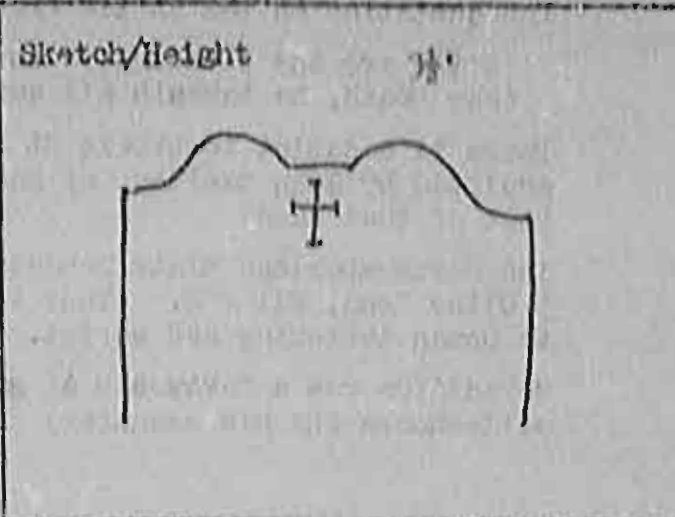

Main Surname	KNOX	Area	1312 cemetery
Christian Names	Edmund George Valpy	Row	Q
Year died	1971	Grave	91

Material Green slate
 Condition Very good
 Photo?
 Notes (e.g. FS, mason, lettering)
 West facing
 PTO for biography

INSCRIPTIONS (refer to Millward, position on sketch, or FS)

In loving memory / E.V. KNOX / "EVOE" / 1881 - 1971 /
 Poet and satirist / Editor of Punch / 1932 - 1949 /
 Still are thy pleasant voices /
 Thy nightingales awake /

Surveyed on June 1984 by G & D WADE

For further inscriptions and biographical notes,
 please leave one inch margin on right, and 3 x 3 ins for photo

6/14