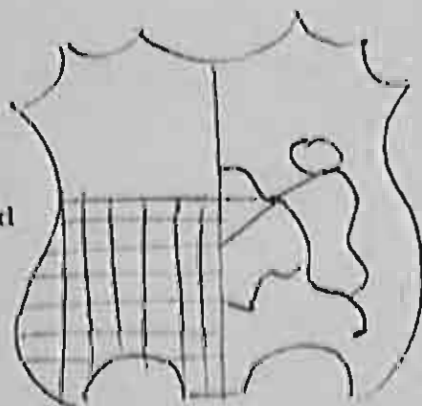

INSCRIPTIONS (refer to Millward, position on sketch, or FS) Millward p. 812, tomb 525
Top (E. facing)

Here lieth the body of / Robert Warren / Doctor of Divinity /
late rector of this Parish & of / ..... St Row in PTO
Middlesex / who died 17 July 17-0 / in the 61 yr of his
age / ..... "Rest indistinct"

(NB the above has now disappeared and is taken entirely from Millward)
See overleaf for fuller version.

N. side: Also the Body of / Mrs Kitty Warren Wife /
of ye late Langhorn Warren / who Died ye 14th Day of
Decr / 176(2)? Aged 49 Years /

chequered