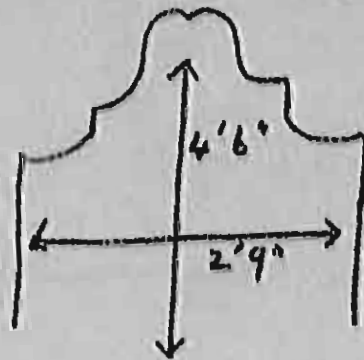

Condition Poor, indistinct writing

Photo?

Notes (e.g. FS, mason, lettering)

FS 18" x 15"

West facing

FS behind HS

DESCRIPTIONS (refer to Millward, position on sketch, or FS) Millward p.625, tomb 284

In memory of/Miss Ann Clark/daughter of Tho. and Elis Clark/
in the Strand who died/June 1st 1784 Aged 2 years and 3 months

Indistinct

Mrs Elis Hamlet/wife of Mr Thomas Hamlet/of Princes Street
Leicester Square/Daughter of the above/Tho. and Elis Clark/
died Nov 7 1803/aged 33 years

also the above mentioned/Mrs Elizabeth Clark/who died June 1
1804 aged 71 yrs