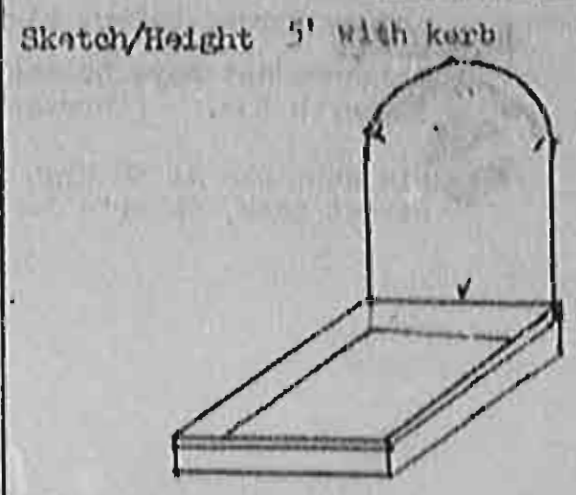

Main Surname **BURCK**  
 Christian Names **ANDREW**  
 Year died **1861**

Area **Old Churchyard**  
 Row **XD**  
 Grave **142**

Material **Marble**  
 Condition **(Good, clear inscription  
 Lead letters.**  
 Photo?  
 Notes (e.g. FS, mason, lettering)  
**East facing**  
**Surround signed "Hankin"**

INSCRIPTIONS (refer to Millward, position on sketch, or FS) **Millward**  
p. 681, tomb 353

In /loving memory/of/  
**ANDREW BURCK/**  
 who died Jan 31st 1861/  
 aged 71 years/  
 "O Lord in Thee have I trusted. Let me never be confounded  
 Also of Ann/  
 wife of the above/  
 who died Feb. 22nd 1863,/  
 aged 64 years.  
 Also Maria Pratt,/  
 who died suddenly Dec. 15th 1868, aged 19 years.

Surveyed on **September 1979** by **Nora Franglen**

PTO for further inscriptions and biographical notes.  
 Also leave one inch margin on right, and 3 x 3 ins for photo bottom left.