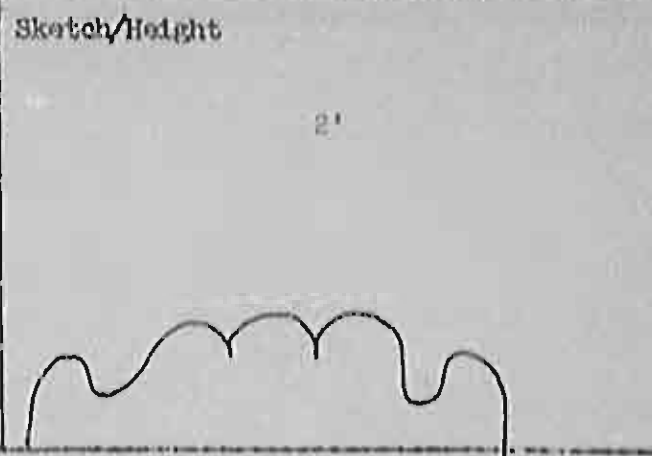

Main Surname	FELTWELL	Area	Old churchyard
Christian Name	Prisca	Row	PlotXD.
Year died	1778	Grave	209

Material Portland.
 Condition Worn, semi-legible.
 Photo?
 Notes (e.g. FS, mason, lettering)
 Footstone wedged on East face.
 Against west face in the footstone of XD 210.
 West facing

INSCRIPTIONS (refer to Millward, position on sketch, or FS) Millward p. 716, tomb 405

To the memory of / Mrs. Prisca Feltwell relict of / Mr. Thomas Feltwell
 of Thetford in Norfolk. / Died ye 5th May 1778 in the 65th year of her age /
 Mary Curtis (reast buried)

Surveyed on 30.3.1980 by D.G. La Fayo

PTO for further inscriptions and biographical notes.
 Also leave one inch margin on right, and 3 x 3 ins for photo bottom left.