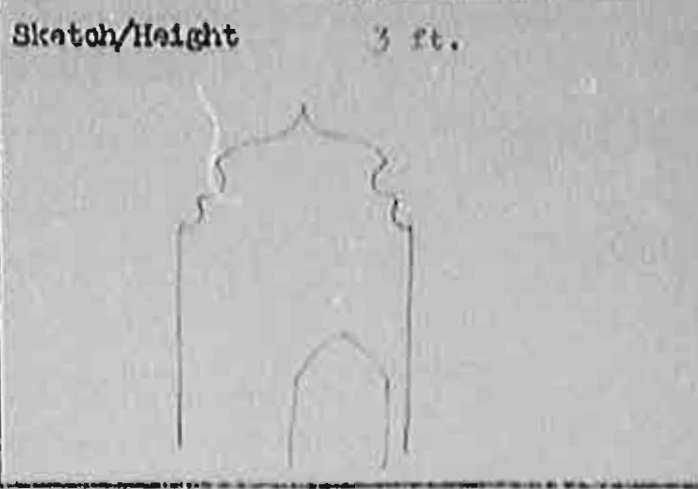

Main Surname	FINCH	Area	Old Yard
Christian Names	Ann	Row	X E
Year died	1752	Grave	039

Material Portland
 Condition Worn
 Photo?
 Notes (e.g. FS, mason, lettering)
 West Facing.
 See other FINCH grave at XE 048

DESCRIPTIONS (refer to Millward, position on sketch, or FS) Millward 595/252

Here lieth the body of / Mrs. Ann Finch / Wife of /
 Mr. Edward Finch / of this parish / who departed this life /
 Sept. 17 1752 / in the 46th year of her age /
 Also of their children /
 Likewise the body of / Mr. Edward Finch / Husband of the above /
 who departed this life / May 30 1773 in the 78th year / of his age.

Surveyed on Summer, 1981 by S. Harris

NO for further inscriptions and biographical notes.
 Also leave one inch margin on right, and 3 x 3 ins for photo bottom

Photo shows also YE 048 13/21 + 13/22
 (1985)