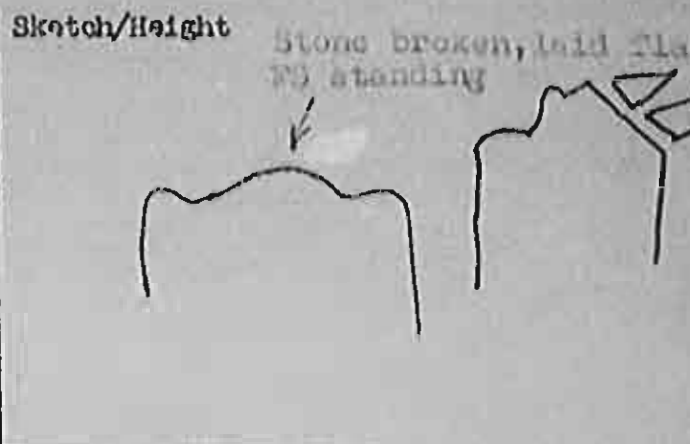

Main Surname CALLADINE
 Christian Names Elizabeth
 Year died 1810

Area Old Churchyard
 Row XF
 Grave 001

Material Portland
 Condition Broken, barely legible
 Photo?
 Notes (e.g. FS, mason, lettering)
 FS standing next to HS
 shows . . C. 1811
 Seat facing SE

INSCRIPTIONS (refer to Millward, position on sketch, or FS)

Millward 443/32

Inscription taken from Millward entirely

Sacred to the memory of / Elizabeth Calladine / wife of
Thomas Calladine / of Kildown Wells / who died October 11
 1810 / aged 89 years

Also of Sarah Calladine / who died November 30 1811 / aged
 71 years

Also of Mr Joseph Calladine Lovelock / nephew of the above /
 who died August 31 1820 / aged 60 years

ES . . . C. 1811

Surveyed on 23/3/77