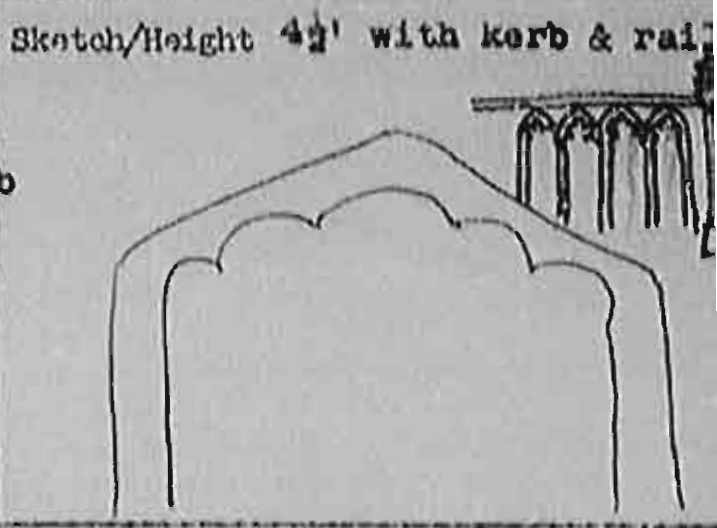

| | | | |
|-----------------|--------------------|-------|----------|
| Surname | JAY | Area | Old yard |
| Christian Names | Christina Beatrice | Row | XG |
| Died | 1871 | Grave | 006 |

Material Marble, iron bedstead surround
 Condition Very good, lead letters, iron rusting onto marble kerb
 (e.g. FS, mason, lettering)
 East facing

DESCRIPTIONS (refer to Millward, position on sketch, or FS) Millward 466/28

In / affectionate / remembrance of / Christina Beatrice /
 5th daughter of / William and Charlotte Jay / of
Hungerford road / Who died April 29 1871 / aged
 14 months and 3 days

Also of the above / William Jay / who died September 20 1871
 aged 30 years

God's Will Be Done

Also / Charlotte Alexandra Butcher / Daughter of the above /
 died in Cairo February 6 1895 aged 32

Also of Charlotte / wife of the above / who died February 5
 1907 / aged 67 years

Also of Constance Annie / daughter of the above / who died
 July 16 1917 / aged 52 years

Surveyed on 19.9.77 by C & D WADE

For further inscriptions and biographical notes,
 leave one inch margin on right, and 3 x 3 ins for photo
 10/21A