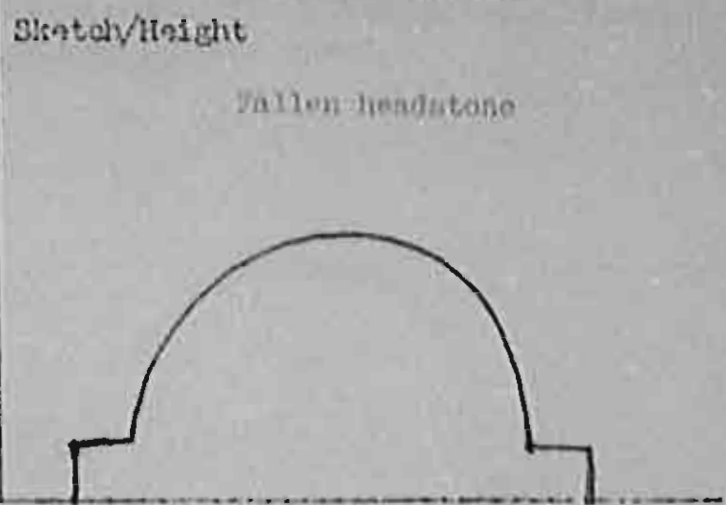

Surname	CLARKE	Area	Old churchyard
Christian Names	George	Row	Plot XI.
Died	1850	Grave	XI. 018.

Material Sandstone
 Condition Flaking
 (e.g. FS, mason, lettering)
 Headstone fallen, footstone in situ.

DESCRIPTIONS (refer to Millward, position on sketch, or FS) Millward p. 974, tomb 695

East face (now lying uppermost)

In memory of / Mr. George Clarke / died July 30 1850 / in the
 36th year of his age /

Also in memory of / Mrs. Mary Clarke / wife of Mr. Joseph Clarke
 (saddler) / died Jan'y 12th 1860 / aged 67 years /