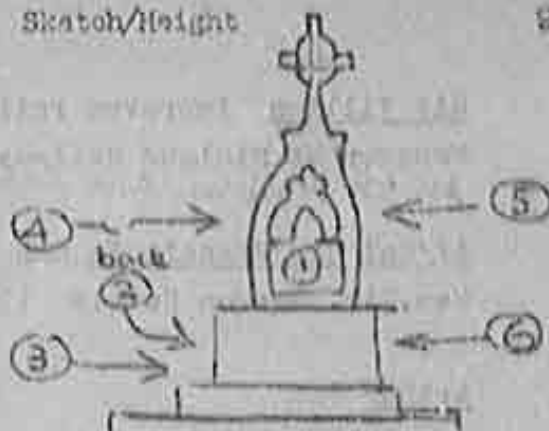

Material Portland

Condition Good

Photo?

Notes (e.g. FS, mason, lettering)
Swamped by wild rose

Sketch/Height

9'

INSCRIPTIONS (refer to Millward, position on sketch, or FS)

1. In / memory / of / Elizabeth Ranbury Towle / died Nov 3 1906 / Also of her husband / Sir William Towle / Knights Banchlor / Born Sep 4 1849 Died Sep 17 1929
2. In memory of / Sir Francis William / Towle, KNIGHT, CBE / Born April 15th 1876 / died Dec 19th 1961
3. In loving memory of Lady Emma Annette Towle (Nettie) / beloved wife of / Sir Francis Towle CBE / born Dec 27th 1871 / Died July 17th 1961
4. In loving memory of Arthur Edward / Towle CBE / the younger son of / William and / Elizabeth Towle / born / August 22nd 1878 / died August 16th 1948
5. In loving memory of Ada Marie Haggeridge / only daughter of / William and Elizabeth Towle / died May 22 1944
6. Pilot Officer / Peter Francis Lomax RAF / son of Major General Cyril E.H. Lomax / CBE DSO MC / and grandson of Lady (Francis) Towle / killed on active service / February 25th 1940 aged 19

Surveyed on

29.4.78

by

C. Wade

PTO for further inscriptions and biographical notes.

Also leave one inch margin on right, and 3 x 3 ins for plate bottom left.

116A