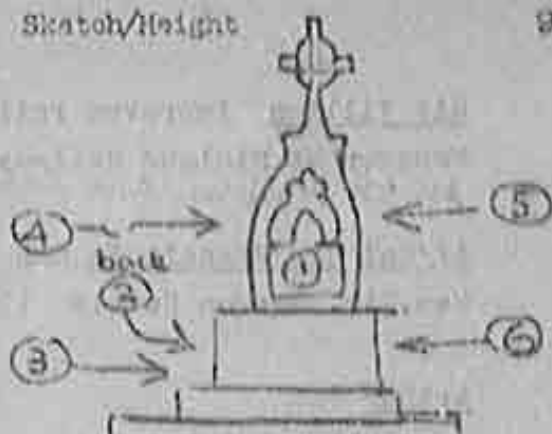

Main Surname	TOWLE	Area	1813 con tery
Christian Names	Elizabeth Ranbury	Row	A
Year died	1906	Grave	74/75

Material Portland

Condition Good

Photo?

Notes (e.g. FS, mason, lettering)  
Swamped by wild rose

Sketch/Height

9'

INSCRIPTIONS (refer to Millward, position on sketch, or FS)

1. In / memory / of / Elizabeth Ranbury Towle / died Nov 3 1906 / Also of her husband / Sir William Towle / Knights Barchelor / Born Sep 4 1849 Died Sep 17 1929
2. In memory of / Sir Francis William / Towle, KNIGHT, CBE / Born April 15th 1876 / died Dec 19th 1961
3. In loving memory of Lady Emma Annette Towle (Nettie) / beloved wife of / Sir Francis Towle CBE / born Dec 27th 1871 / Died July 17th 1961
4. In loving memory of Arthur Edward / Towle CBE / the younger son of / William and / Elizabeth Towle / born / August 22nd 1878 / died August 16th 1948
5. In loving memory of Ada Marie Haggeridge / only daughter of / William and Elizabeth Towle / died May 22 1944
6. Pilot Officer / Peter Francis Lomax RAF / son of Major General Cyril E.H. Lomax / CBE DSO MC / and grandson of Lady (Francis) Towle / killed on active service / February 25th 1940 aged 19

Surveyed on

29.4.78

by

C. Wade

PTO for further inscriptions and biographical notes.

Also leave one inch margin on right, and 3 x 3 ins for plate bottom left.

116A