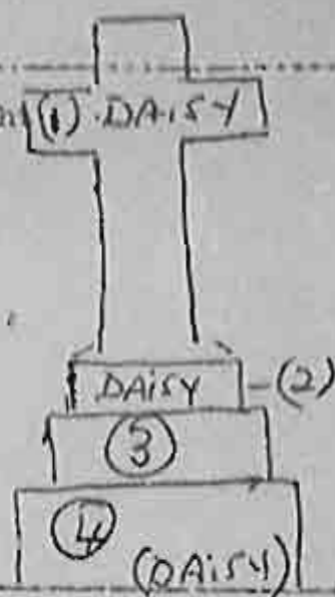

Main Surname ORTON SMITH

Area New Churchyard

Christian Names Daisy

Row C

Year died 1889

Grave 54

Material Portland

Sketch/Height (1) DAISY  
5'6"

Condition Good

Photo?

Notes (e.g. FS, mason, lettering)

East facing

DESCRIPTION (refer to Hillward, position on sketch, or FS)

- (1) To the sweet memory of // Daisy //
- (2) Daisy
- (3) The beloved & loving child of // Margaret Gordon //  
and // J. Orton Smith //
- (4) Whom our blessed Lord // took home 15th April 1889 //  
Aged 15 years 8 months and 6 days // I believe in the  
communion of the saints // A.L. Orton Smith (Daisy).

NOTE: The order and repetition of 'Daisy' is not a mistake!

Surveyed on

8th August 1976

by

C.M. Browne

PTO for further inscriptions and biographical notes.

Also leave one inch margin on right, & 3 x 3 ins for photo bottom left.