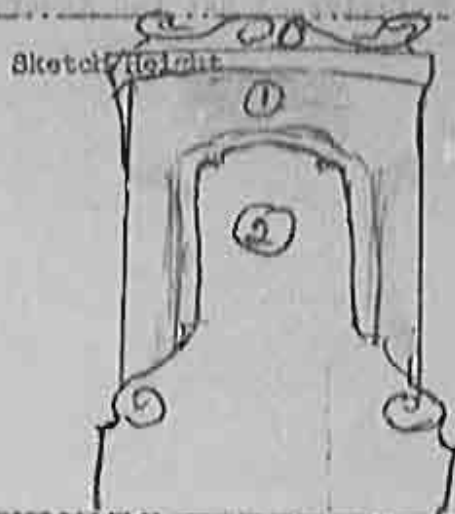

Main Surname TAYLOR

Area New Churchyard

Christian Names HARRIET JANE

Row 0

Year died 1929

Grave 60

Material marble

Sketch Height

4'6"

Condition Good

Photo? No.

Notes (e.g. PS, mason, lettering)

east facing

DESCRIPTIONS (refer to Millward, position on sketch, or PS)

(1) Peace.

(2) In loving memory // of // my dear Wife //
 Harriet Jane Taylor // who fell asleep //
 14th Dec. 1929 aged 60 years //
 "Until the Daybreak" //

Frederick W. Taylor // husband of above //
 died 19th April 1938, aged 67 //

Surveyed on 10th August 1976

by G.M. Browne

PTO for further inscriptions and biographical notes.
 Also leave one inch margin on right, & 3 x 3 ins for photo bottom left.