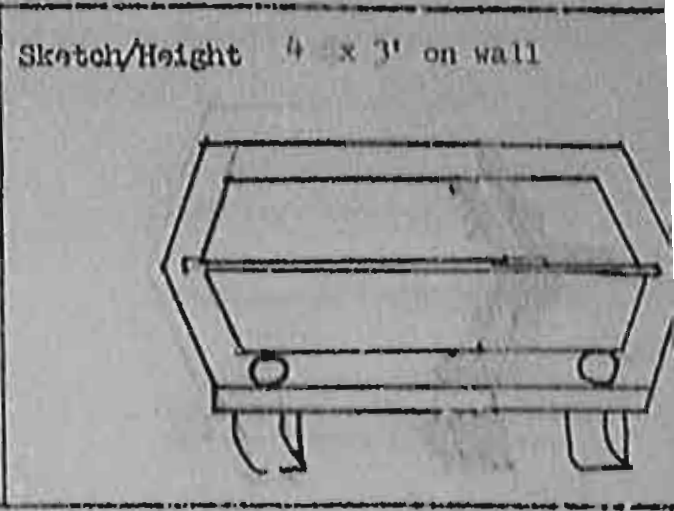

Main Surname	SHOUT	Area	Inside church, east wall
Christian Names	Lucy	Row	C H
Year died	1822	Grave	71

Material Marble

Condition Very good

Photo?

Notes (e.g. FS, mason, lettering)

See J 103 for grave and biography