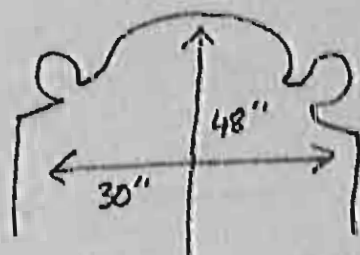

Main Surname Powis

Area Old Churchyard

Christian Names Mary

Row XD

Year died 1803

Grave 075

Material Portland

Sketch/Height 4'

Condition Poor

Photo?

Notes (e.g. FS, mason, lettering)

No FS West facing

INSCRIPTIONS (refer to Millward, position on sketch, or FS) Millward, p. 651, tomb 310

To the memory of/Mrs Mary Powis/wife of Mr James Powis/
of Newman Row Lincoln's Inn Fields/who died Dec 9th 1803
in the 61st yr of her age/

urveyed on October 1979

by Susan New

for further inscriptions and biographical notes.

leave one inch margin on right, and 3 x 5 ins for photo bottom left.