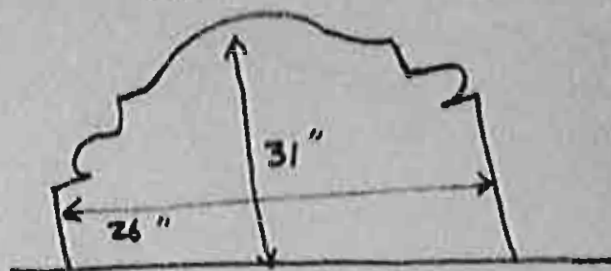

Main Surname Worrall  
Christian Names William  
Year died 1820

Area Old Churchyard  
Row XD  
Grave 087

Material Portland  
Logible  
Condition Headstone sunk in ground

Photo?

Notes (e.g. FS, mason, lettering)

West facing

Sketch/Height 2'

INSCRIPTIONS (refer to Millward, position on sketch, or FS) Millward, p.656, tomb 323

In memory of/Mr William Worrall/who died May 1 1820/  
Aged 40 years/

Also of William/Son of the above/who died in his infeney/

Also of Elizabeth Hatchett widow of the above/who died Jany  
2nd 1826/aged 46 years.

Surveyed on October 1979

by Susan New

PTO for further inscriptions and biographical notes.

Also leave one inch margin on right, and 3 x 3 ins for photo bottom left.