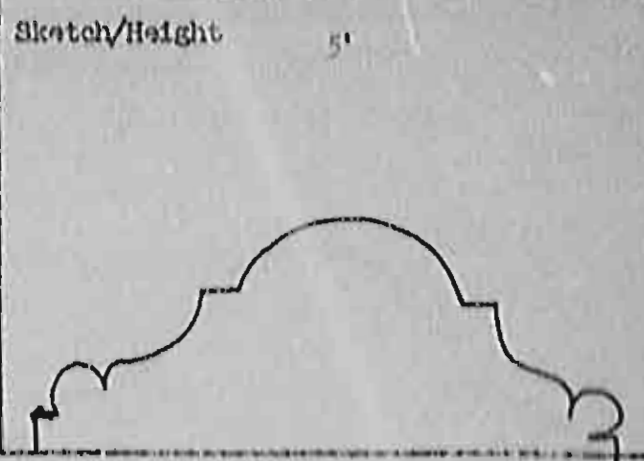

Main Surname	LETTICE	Area	Old churchyard
Christian Names	Dinah	Row	Plot XD.
Year died	1812	Grave	112.

Material Portland  
 Condition Wearing.  
 Photo?  
 Notes (e.g. FS, mason, lettering)  
 Inscription on West side, also footstone wedged on West face.  
 See also XD 127 for Humphreys

INSCRIPTIONS (refer to Millward, position on sketch, or FS) Millward p. 606, tomb 370

Sacred to the memory of / Mrs. Dinah Lettice / late of Barnham in-  
 Norfolk / who died 20th November 1812, / Aged 83 Years.

PTO for further inscriptions and biographical notes.  
 Also leave one inch margin on right, and 3 x 3 ins for photo bottom left.