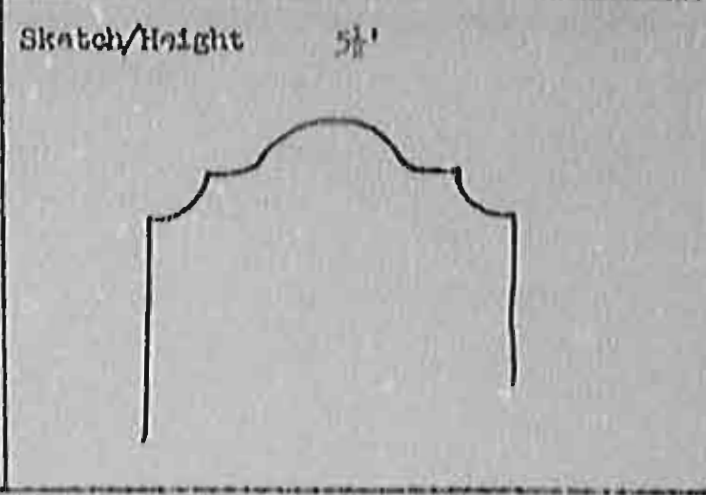

In Surname	OLLEY	Area	Old churchyard
Christian Named	Philip	Row	XD
Year died	1869	Grave	180

Material Portland  
 Condition Fair to poor  
 Photo?  
 Notes (e.g. FS, mason, lettering)  
 FS in situ  
 East facing

DESCRIPTIONS (refer to Millward, position on sketch, or FS) Millward p. 683, tomb 358

Sacred to the memory / of / Philip OLLEY / who died  
 February 9th 1869 / aged 56 years /

Thy will be done /

Also Maria wife of the above / who died April 20th 1876 /  
 aged 63 years /

(5 lines of verse - indistinct)  
 ..... anguish ...  
 ... shall the latter reap in death.

FE PG 1869  
 MD 1876

Surveyed on Oct 1984 by G & D WADE

PTO for further inscriptions and biographical notes.  
 Also leave one inch margin on right, and 3 x 3 ins for photo bottom left.