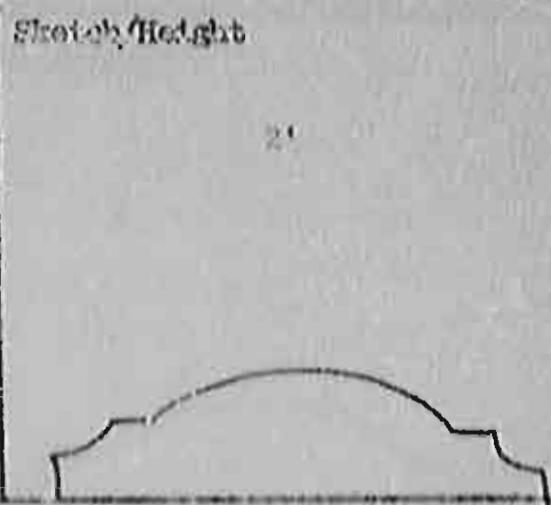

main Survivors	POWELL	Area	Old churchyard
Christian Name(s)	William	Row	Plot 8D.
Year died	1781	Graves	211

Material Portland
 Condition worn.
 Photo?
 Notes (e.g. PB, mason, lettering)
 Footstone wedged on East face.

DESCRIPTIONS (refer to Millward, position on sketch, or PB)

Millward p. 719, tomb 411

West face

In Memory of Mr. William Powell / of this parish / died 19th Feb 1781,
 Aged 38 Years. /

Also Mrs. Hannah Powell, wife to the above, who died March 7th 1782
 aged 39 years / (Too worn to check properly.)

Surveyed on 30.3.1980 by D.G. Le Faye

PTO for further inscriptions and biographical notes.
 Also leave one inch margin on right, and 3 x 3 ins for photo bottom left.