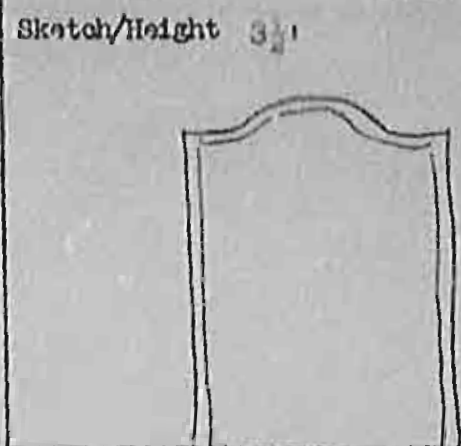

Main Surname	TOWNER	Area	Old churchyard
Christian Names	Grace	Row	XF
Year died	1949	Grave	00 7

Material   Composition

Condition   Very good

Photo?

Notes (e.g. FS, mason, lettering)
East facing
Good lettering

NB Grace ... Grace: gun?

INSCRIPTIONS (refer to Millward, position on sketch, or FS)

In loving / memory of / Grace Towner / 1862 - 1949

The Grace of our Lord / Jesus Christ Be with you

Surveyed on 23/5/77 by C. S. D. TADE

PTO for further inscriptions and biographical notes.
Also leave one inch margin on right, and 3 x 3 ins for photo bottom left

14/12
(1985)