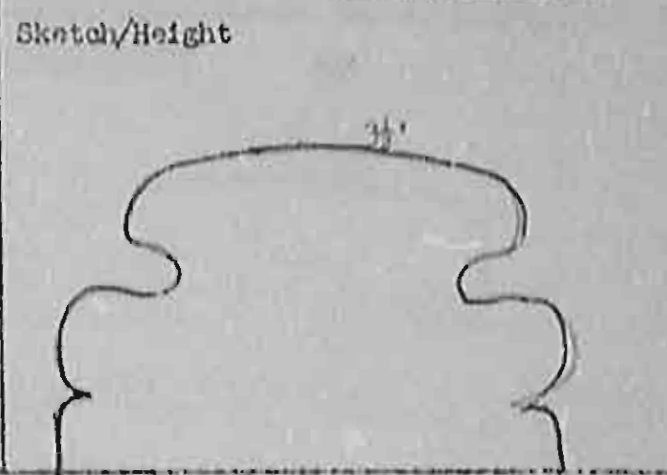

Surname	WILDMAN	Area	Old churchyard
Christian Names	Robert	Row	Plot XH.
Year died	1762	Grave	XH. 034.

Material Portland

Condition Identifiable but nearly all eroded.

Photo?

Notes (e.g. FS, mason, lettering)
 One small headstone plus one footstone wedged against West face. FS belongs to XH 029.
 Catherine Wildman is in XH 015.
 Other Wildmans in XH 011, 012, 017.

DESCRIPTIONS (refer to Millward, position on sketch, or FS) Millward 218d (p. 1000)

West face

Here lieth the bodies of six children sons and daughters of John and Catherine Wildman / of the parish of / St. Sepulchre London /

- | | |
|--------|-----------|
| Robert | Catherine |
| Joseph | Susannah |
| Thomas | Elizabeth |

Sept. ye 20th 1762

Surveyed on 18.9.1982 by Deirdre Le Faye

PRO for further inscriptions and biographical notes.
 Also leave one inch margin on right, and 3 x 3 ins for photo bottom left.